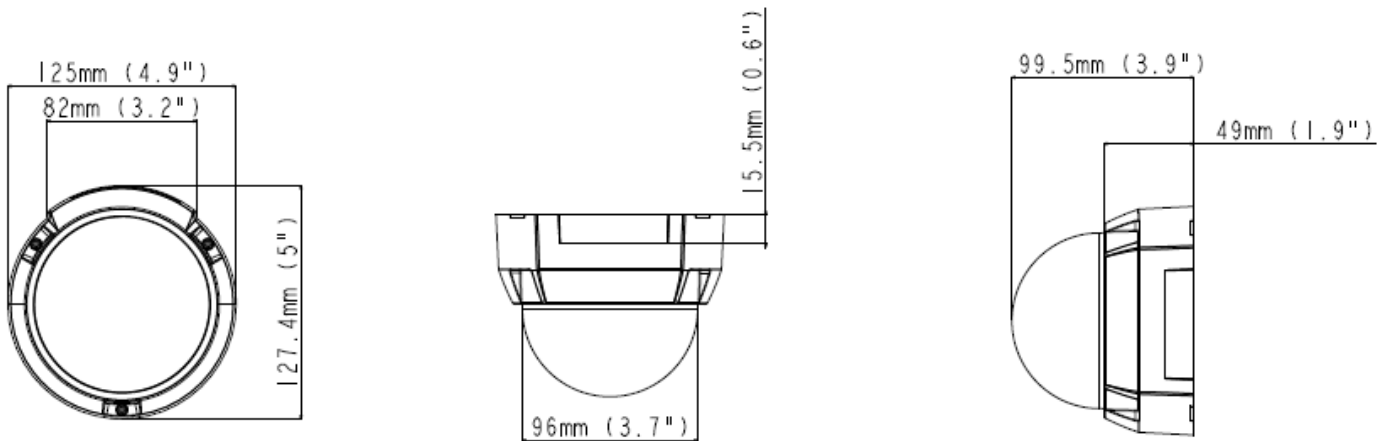

Dimensions

Hard-Ceiling Mount

In-Ceiling Mount